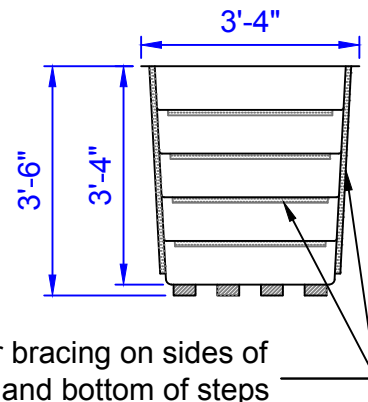

P.O. Box 1089
Taylorsville, NC 28681
Phone: 828-632-8883
Fax: 828-632-5585
www.piedmontcomposites.com

BAPTISTERY

Model : **2-SE**

Scale:
SCALE
Drawn by:
TJD/MDL
Created On
07/25/08
Updated On
03/27/19