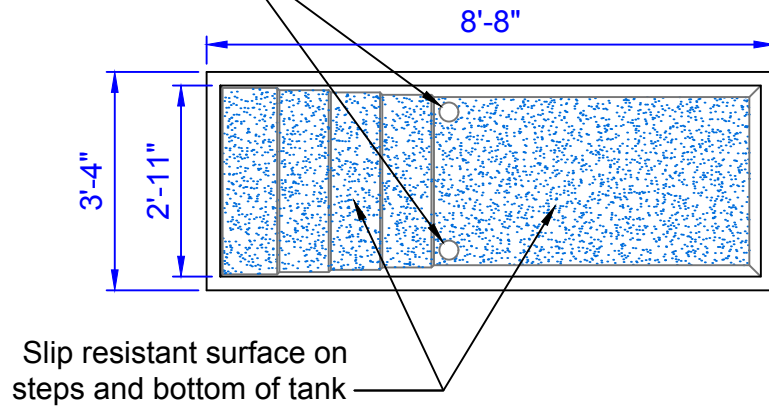

Two recessed drain locations molded into baptistery for versatile but simple installation.

Baptistery Data
 Overall Width = 3'-4"
 Overall Length = 8'-8"
 Overall Height = 3'-6"
 Overall Depth = 3'-4"
 Unit Weight = 275 lbs.
 Water Capacity = 375 Gallons
 Recommended Heater:
 PBH 5500 Heater System
 Optional Heater:
 PBH 11000 Heater System

BAPTISTERY

Model : **2-SE**

Scale:
SCALE
 Drawn by:
TJD/MDL
 Created On
07/25/08
 Updated On
03/27/19