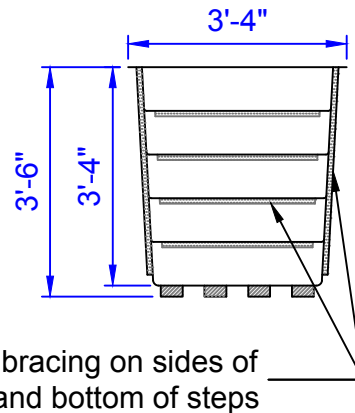

Side View

33 Lewittes Rd.
Taylorsville, NC 28681
Phone: 828-632-8883 Fax: 828-632-5585
www.piedmontcomposites.com

BAPTISTERY
Model : **2-RE-WINDOW**

Scale:
SCALE
Drawn by:
TJD/MDL/JEM
Created On
8/16/02
Updated On
03/27/19