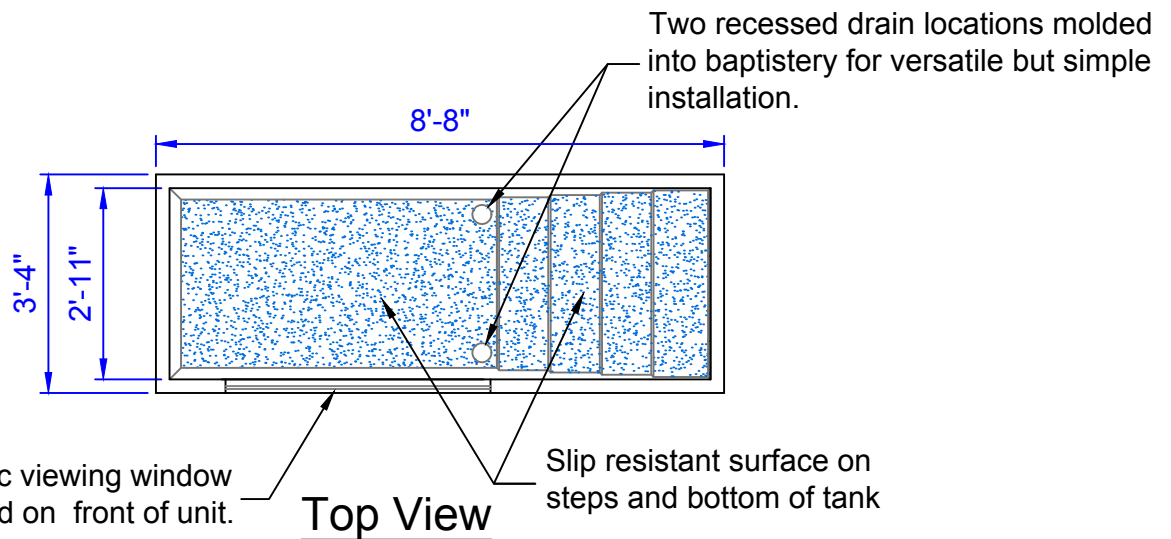

Front View

Top View

Baptistery Data
 Overall Width = 3'-4"
 Overall Length = 8'-8"
 Overall Height = 3'-6"
 Overall Depth = 3'-4"
 Unit Weight = 275 lbs.
 Water Capacity = 375 Gallons
 Recommended Heater:
 PBH 5500 Heater System
 Optional Heater:
 PBH 11000 Heater System
 Available Colors